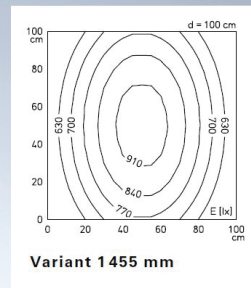

LINURA.edge

Waldmann's newest LED surface-mounted lighting is designed for industrial applications including automation. Its narrow profile and tilt radius of $\pm 60^\circ$, makes LINURA.edge ideal for enclosures. The slim design allows it to blend in seamlessly wherever it is used. The M12 connection also makes it extremely simple to connect and operate.

- White light (5 000 K / Ra > 80) to illuminate different production processes
- Digital input for powerless switching
- ADVANCED package for gradual dimming, automatic dimming when temperature limits are exceeded (at $T_a > 50^\circ\text{C}$), and for connecting an RGB luminaire (variants)
- Through-wiring for electrical interlinking of several luminaires (variants)