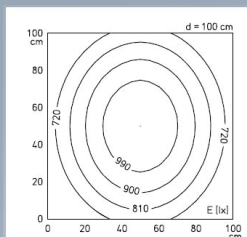

LINURA.maxx

Wherever good lighting – and a lot of it – is needed, LINURA.maxx delivers. This slimline luminaire does more than just deliver power, it is also really smart: Available with ADVANCED package or IO-Link, it provides intelligent lighting solutions for automation. Via an IO-Link interface, it can also be integrated seamlessly into all IO-Link architectures.

- White light (5000 K / Ra > 80) for the illumination of various types of production processes
- ADVANCED package for powerless switching, progressive dimming and automatic dimming when temperature limits are exceeded (at $T_a > 50\text{ °C}$) (variants)
- Through-wiring for electrical interlinking of several luminaires (variants)
- IO-Link interface for the configuration and control of lighting functions such as switching, dimming and flashing, as well as for evaluating diagnostic information and error messages (variants)

Variant 0895 mm