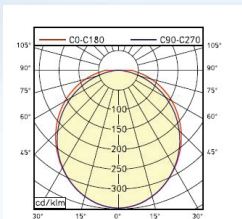

LINURA.RGB

Seven adjustable light colors for status messages and design effects. Digital input for powerless switching. Thru-wiring operation with white lights possible (common actuation of both lights via one single feed line.)

- Digital inputs for powerless switching
- 7 colors for status messages and design effects