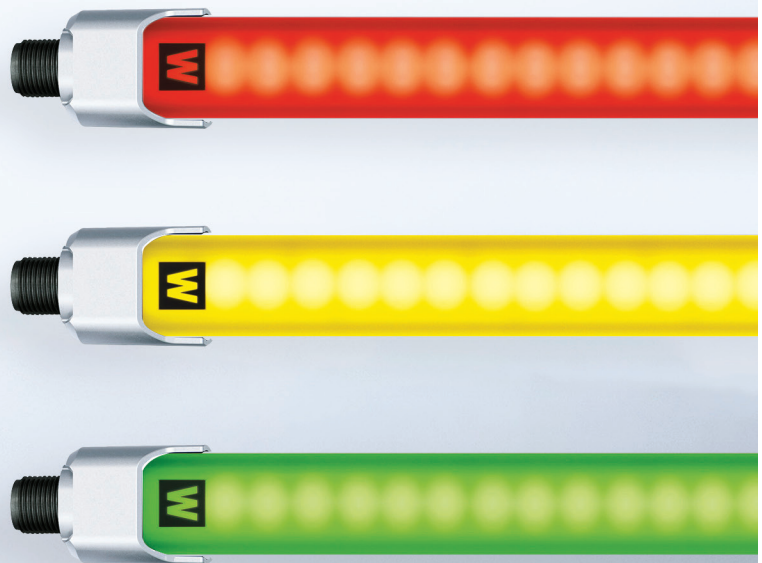

LINURA.RGB

Seven adjustable light colors for status messages and design effects. Digital input for powerless switching. Thru-wiring operation with white lights possible (common actuation of both lights via one single feed line.)

- Digital inputs for powerless switching
- 7 colors for status messages and design effects