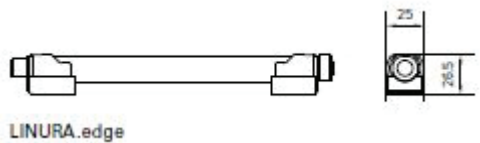

LINURA.edge